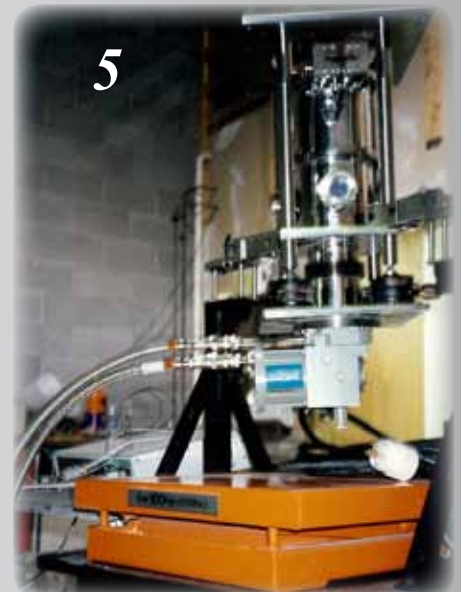

CUSTOM STANDS

Cryo Industries offers both standard or custom designed cryostat support stands.

Cryo offers a wide range of options, including: base plates, adjustable shelves, rotatable cryostat feature and stands built around ancillary equipment, and many more!