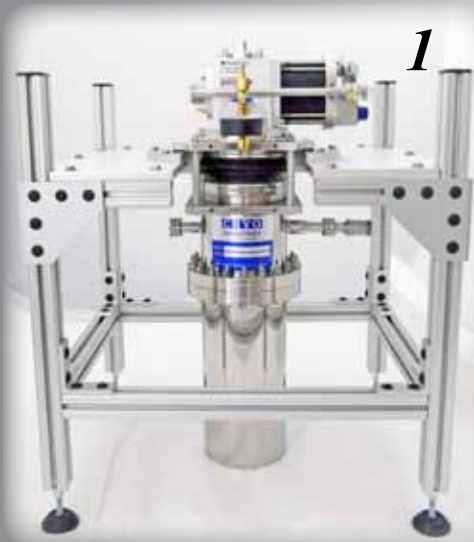

CUSTOM STANDS

Cryo Industries offers both standard or custom designed cryostat support stands.

Cryo offers a wide range of options, including: base plates, adjustable shelves, rotatable cryostat feature and stands built around ancillary equipment, and many more!

CRYO